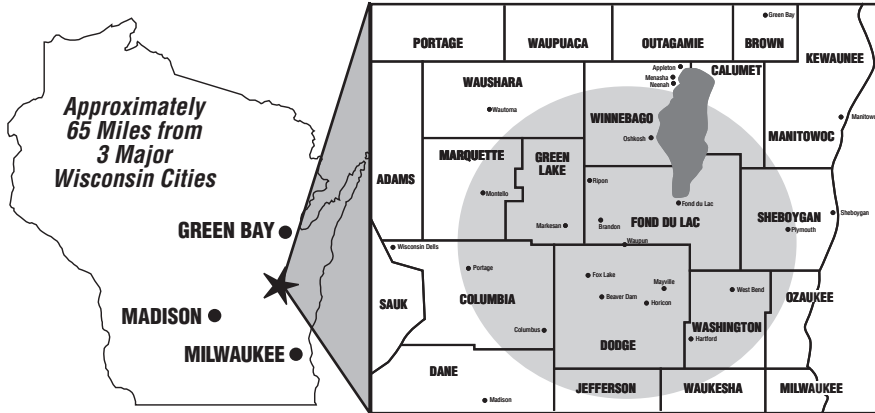

# WFDL - FM

**WE HAVE YOUR CUSTOMERS COVERED!**

**FORMAT:** ADULT CONTEMPORARY  
**FREQUENCY:** 97.7 FM  
**POWER:** 25,000 WATTS  
**BROADCAST:** 24 HOURS  
**TARGET DEMO:** ADULTS 30-54

## WHY YOU NEED TO ADVERTISE ON SUNNY 97-7.

- ✓ Sunny 97-7 is the most powerful station in Fond du Lac and Dodge County broadcasting at 25,000 watts. Playing East Central Wisconsin's favorite mix of the 70's through today including artists like Celine Dion, Fleetwood Mac, Phil Collins, Matchbox 20, Sheryl Crow and Faith Hill.
- ✓ Its core audience is females, 30-54...the ones with the real purchasing power!
- ✓ With a strong morning drive news presence, Sunny 97-7 has been recognized by the Wisconsin Broadcasters Association and Associated Press with more than 20 awards for excellence in recent years. The AP also chose Sunny 97-7 as having the "Best News Organization in the State of Wisconsin" in 2001.
- ✓ Sunny 97-7 is your "Listen at Work" station, featuring the "No Repeat Workday Guarantee" Monday through Friday from 9 AM to 5 PM.
- ✓ Voted as the "Best Station for Music in Fond du Lac" by readers of the Fond du Lac Reporter in 2003 and 2004.
- ✓ Listen to Sunny 97-7 on Charter Communications Channel 23. Cities include Fond du Lac, West Bend and Beaver Dam.