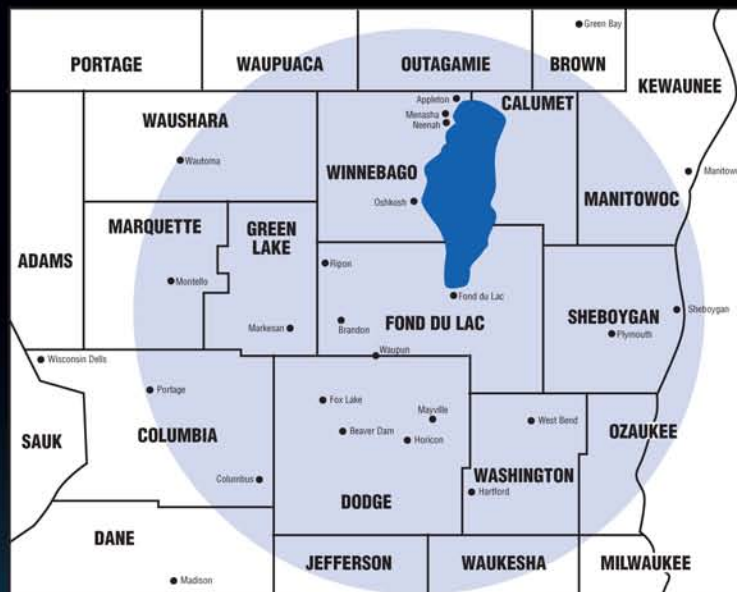

Our Format

96-1 TCX Plays the Greatest Rockin' Hits. We take the biggest songs of the 80's and carefully blend them with some late 70's and 90's adult rock & roll hits with a sprinkling of the biggest and most recognizable hits of the past decade. Our core artists include Van Halen, Journey, Pat Benetar, Aerosmith, Bruce Springsteen, Nickelback, U2 and John Mellencamp.

Awesome Promotions

96-1 has the best contests and promotions like "Worth the Weight", "The Rockin' Road Trip", "Sizzlin' Summer" and "The Game Plan", a live Packer show featuring Green Bay Packers Monday nights during the football season. We are always coming up with more and bigger promotional opportunities for you!

Most Fun!

Our personalities take life on the lighter side and present music in a fun and upbeat fashion. We also have a multiple award-winning morning show with Gregg Owens that is the longest-running morning show in a 5-county area, a show that generates hundreds of calls and features celebrity guests.

Our Live On-Site Broadcast

We do the best remote broadcasts; events designed to be fun, draw attention to your business and drive traffic. Our remote broadcasts have also been recognized with statewide awards.

Unique Ad Campaigns

In addition, our commercial production has been recognized several times over as some of the finest in the state. We can produce a unique and effective advertising campaign for you.

Our Reach

FORMAT

Rockin' Hits

FREQUENCY

96.1 FM

CALL LETTERS

WTCX

TARGET DEMO

ADULTS 25-49

BROADCAST

24 Hours

WATTS OF POWER

6,000 WATTS

RADIOPLUSINFO.COM