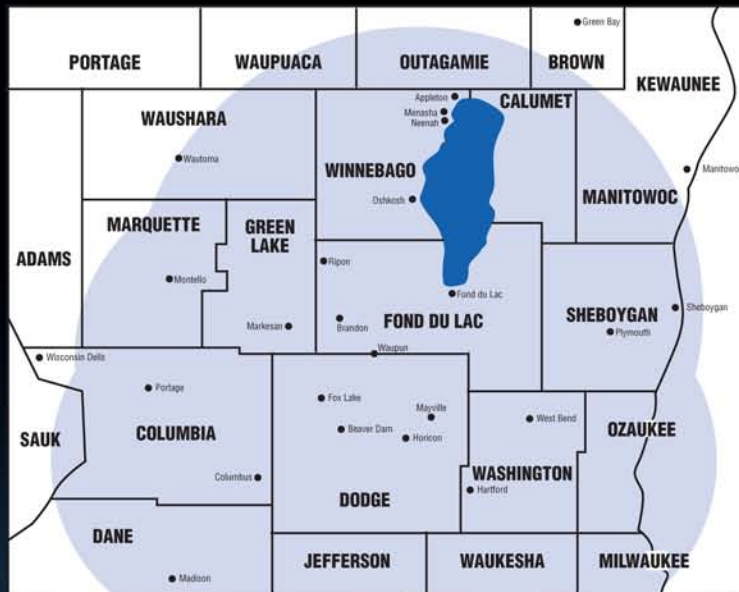

Our Audience

Our core audience is females, 30-54; the ones with the real purchasing power!

Award Winning

With a strong morning drive news presence, Sunny 97.7 has been recognized by the Wisconsin Broadcasters Association and Associated Press with more than 35 awards for excellence in recent years. The AP also chose Sunny 97.7 as having the "Best News Organization in the State of Wisconsin" and gave News Director, Greg Stensland, the "Best Newscast in the State Of Wisconsin Award" the last four years in a row!

Sunny 97.7 is your "Listen at Work" station, featuring the "**No Repeat Workday Guarantee**" Monday through Friday from 9 a.m. to 5 p.m.

Voted as the one of the best morning shows in the state of Wisconsin by the Wisconsin Broadcasters Association in 2010.

The John Tesh Radio show, the #1 rated national program in all of radio, is featured on Sunny 97.7 every day of the week at 6 p.m. Plus "Intelligence For Your Life" sprinkled throughout the day.

Our Prices

Prices include production, scheduled air time, and free fill-in spots when available. We offer competitive rates and incredible value packages! Customized packages can include website advertising, sponsorship ads, giveaways, interviews, and more!

Our Reach

FORMAT
ADULT CONTEMPORARY

FREQUENCY
97.7 FM

CALL LETTERS
WFDL

TARGET DEMO
30-54

BROADCAST
24 HOURS

WATTS OF POWER
25,000

RADIOPLUSINFO.COM

WTCX • 210 SOUTH MAIN STREET • FOND DU LAC, WISCONSIN 54935
920.924.9697 • FAX: 920.929.8865 • EMAIL: DAVIS@WFDL.COM