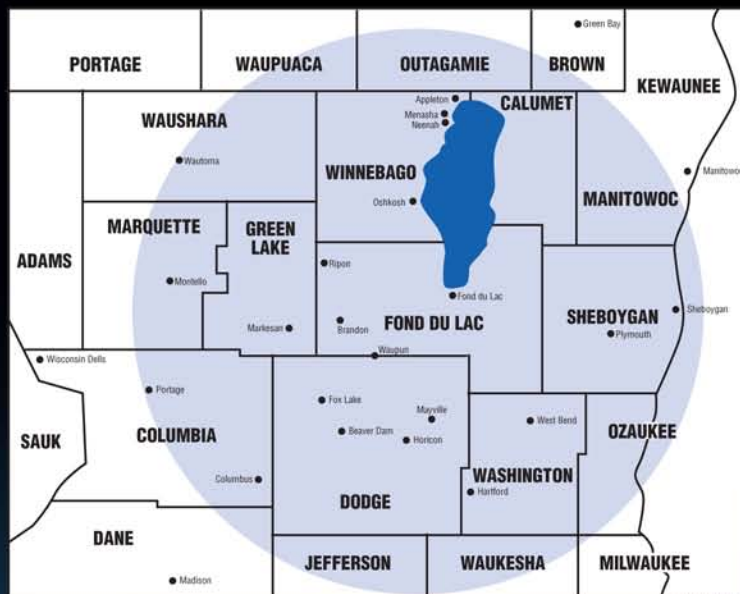

Our Format

Up to date CBS National and local news coverage with a strong focus in Fond du Lac and Dodge County. "Between the Lines" news talk program, weekdays at 9 a.m. and 4 p.m.

Our core audience is adults 45+; the ones with the real purchasing power!

- Best News Cast
- Best Enterprise Reporting
- Best Series Reporting
- Best Continuing Coverage
- Hard News
- Spot News
- News Writing
- Live On-the-Scene Reporting

Our Music

Your favorite music featuring artists like The Carpenters, Three Dog Night, Tony Bennett, Frank Sinatra, Nat King Cole, Michael Buble, The Association, Johnny Mathis, The Beatles, and more!

Local Sports Coverage

High School Sports : Wisconsin Broadcasters Association award winning play by play announcers covering Fond du Lac, Dodge, and Green Lake Counties.

Our Reach

FORMAT

News/Talk/More

FREQUENCY