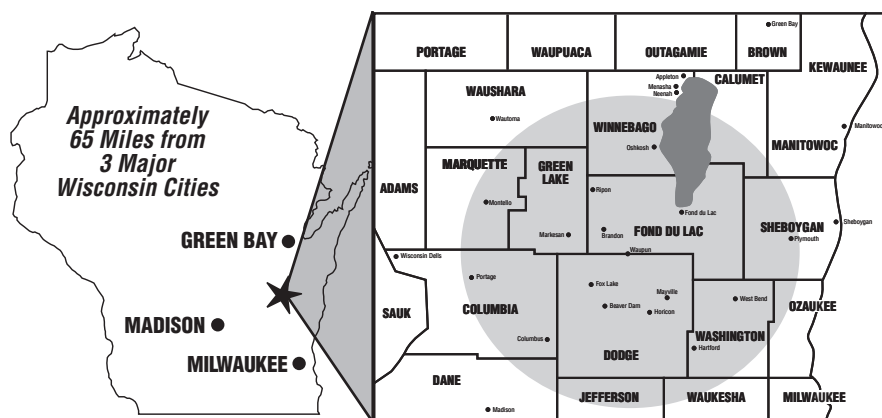

# WFDL-AM

**WE HAVE YOUR CUSTOMERS COVERED!**

**FORMAT:** NEWS TALK  
**FREQUENCY:** 1170 AM  
**POWER:** 1,000 WATTS  
**BROADCAST:** 6 AM - 6 PM  
**TARGET DEMO:** ADULTS 35+

**AM1170-WFDL**  
Fond du Lac and Dodge Counties'  
Leader for News and Information

## WHY YOU NEED TO ADVERTISE ON AM 1170 WFDL.

- ✓ F-D-L means "Fond du Lac and Dodge Counties' Leader."
- ✓ News team led by Greg Stensland, winner of over 30 awards from Associated Press and Wisconsin Broadcasters Association (Best News Organization, A-P in 2001, Best Spot News and Use of Sound, W-B-A 2004 are just two examples). Greg and Radio Plus news teams in Mayville, Ripon and Waupun combine to report the news that's important to YOU!
- ✓ CBS and Radio America affiliate.
- ✓ Current events, long-form LOCAL talk show "Between the Lines" with Greg Stensland weekdays at 9 A.M. and 4 P.M. This show has been nominated for an award in 2005 by the Wisconsin Medical Association.
- ✓ Tom Martino and Mitch Albom every weekday.
- ✓ Waupun, Fond du Lac and other local high school sports (including "The Coach's Playbook," 9 A.M. to 10 A.M. Saturdays during Fall and Winter sports seasons).