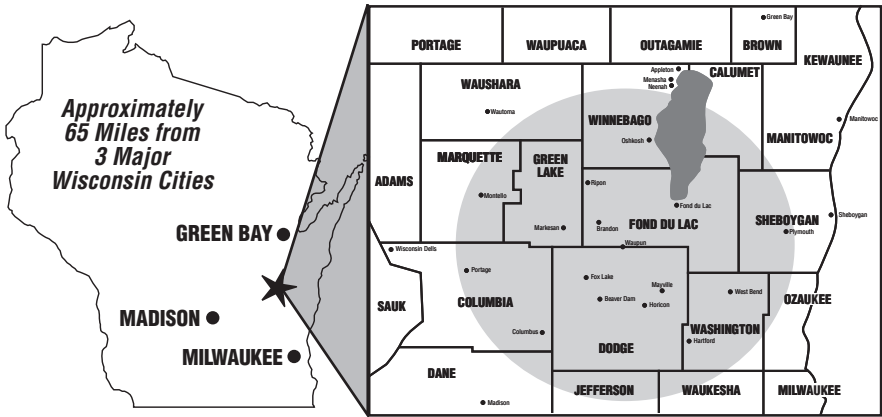

AM1170-WFDL

Fond du Lac and Dodge Counties'
Leader for News and Information